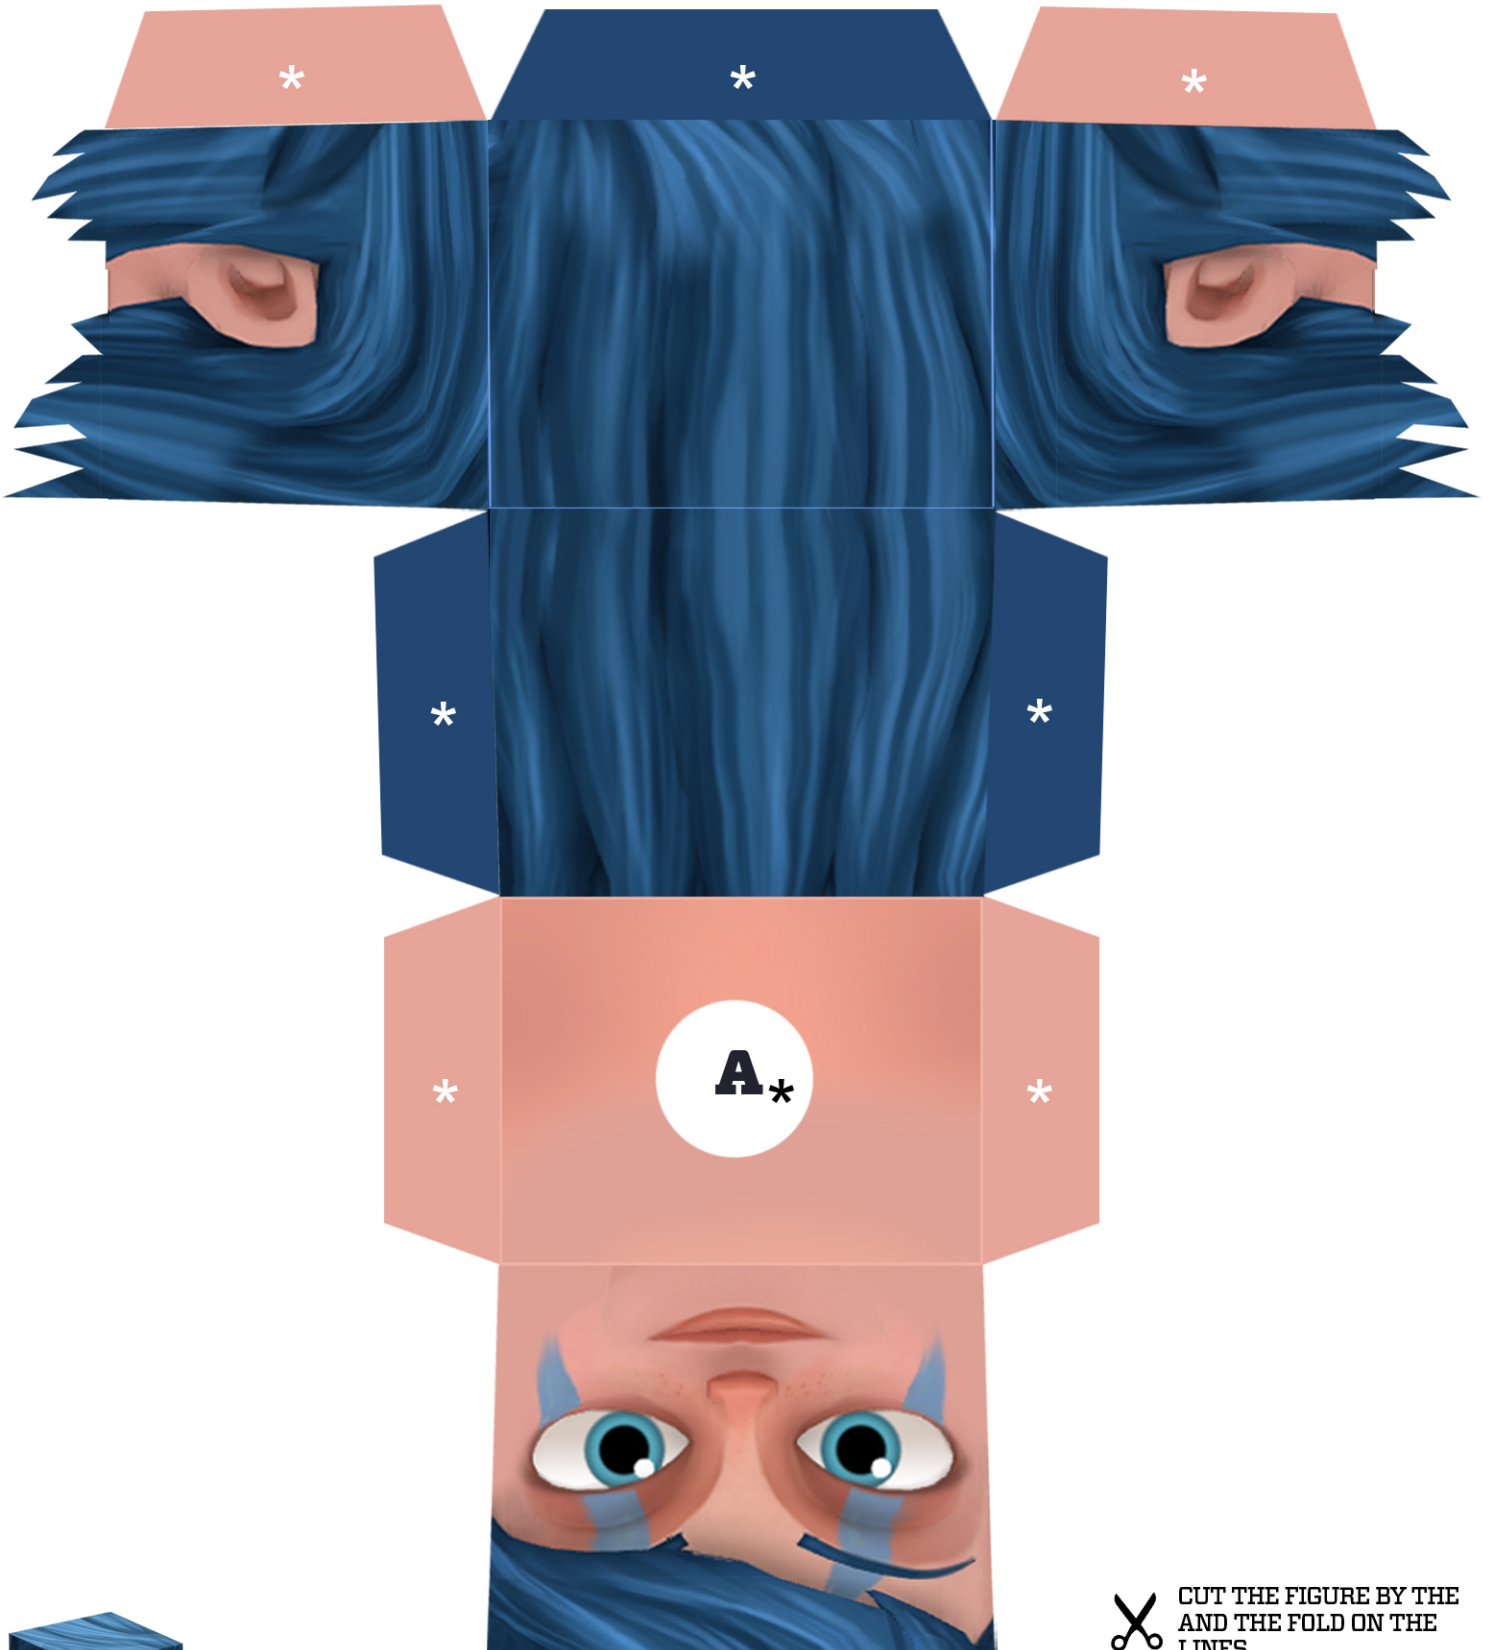

CUT THE FIGURE BY THE AND THE FOLD ON THE LINES

GLUE THE FLAPS MARKED WITH THIS ICON

MINIUM PAPER SIZE: A4.

ENGAGE WITH GLUE FOR PAPER.

-  CUT THE FIGURE BY THE AND THE FOLD ON THE LINES
 -  GLUE THE FLAPS MARKED WITH THIS ICON
- MINIUM PAPER SIZE: A4.
- ENGAGE WITH GLUE FOR PAPER.