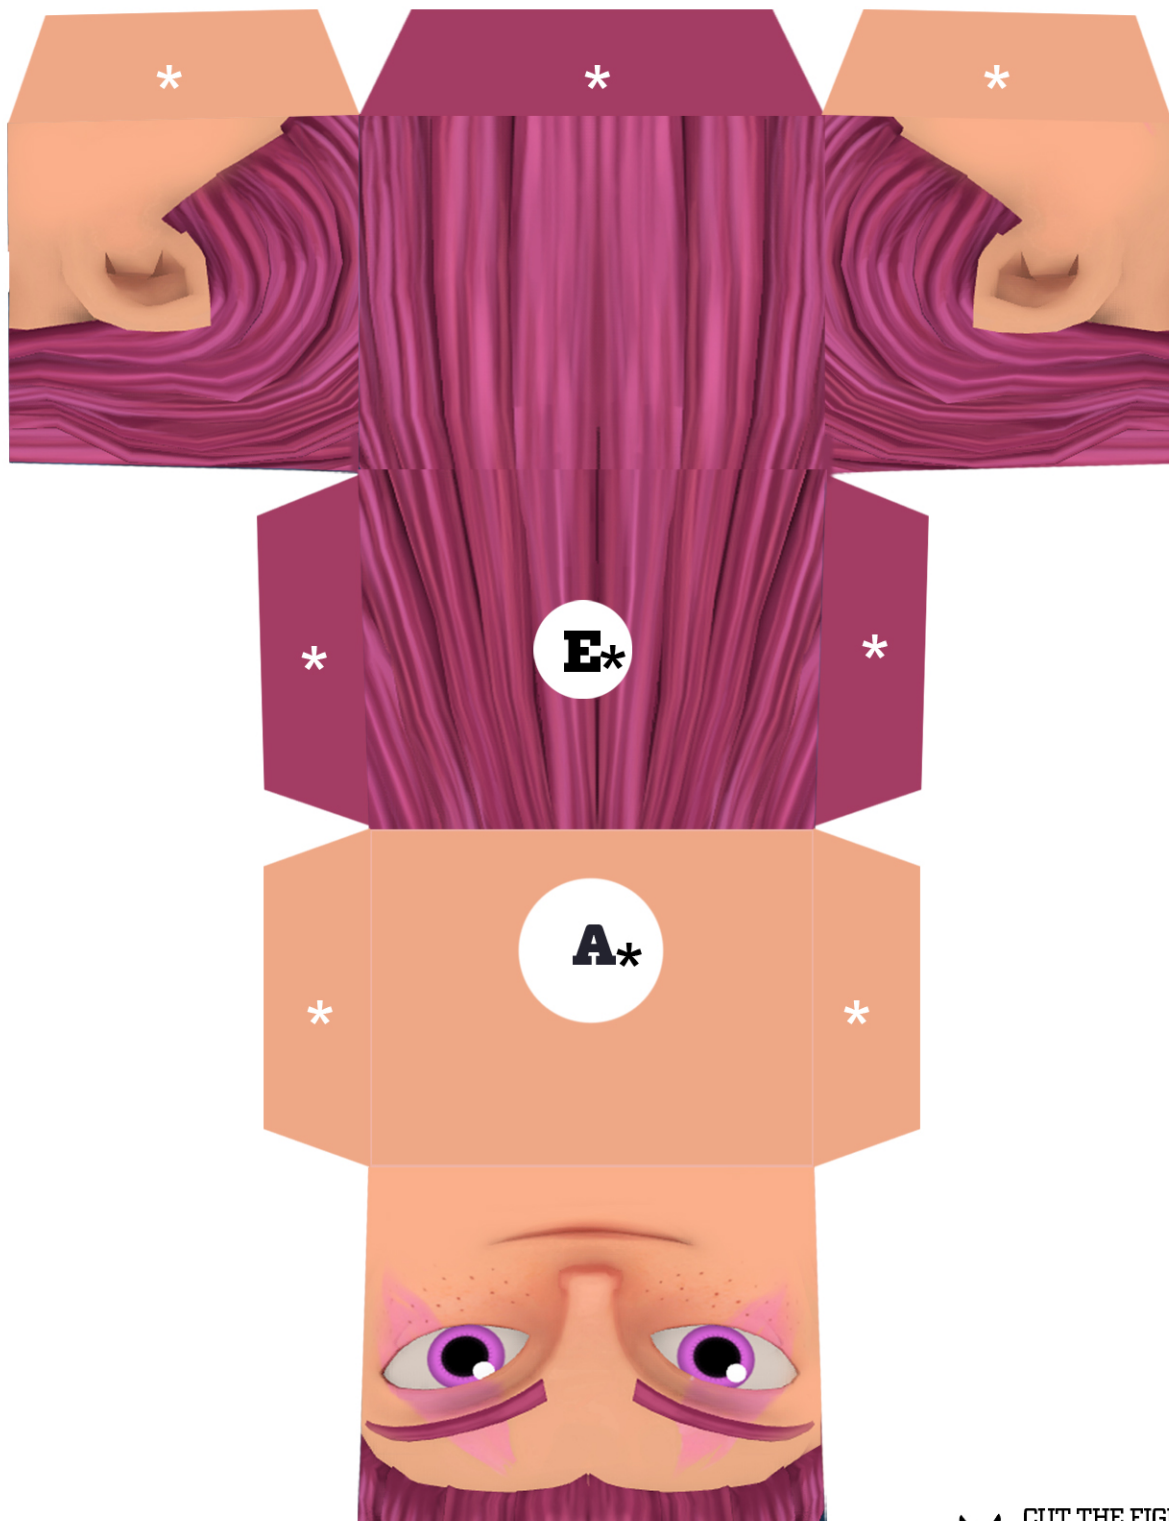

CUT THE FIGURE BY THE AND THE FOLD ON THE LINES

GLUE THE FLAPS MARKED WITH THIS ICON

MINIUM PAPER SIZE: A4.

ENGAGE WITH GLUE FOR PAPER.

 CUT THE FIGURE BY THE AND THE FOLD ON THE LINES

 GLUE THE FLAPS MARKED WITH THIS ICON

MINIUM PAPER SIZE: A4.

ENGAGE WITH GLUE FOR PAPER.