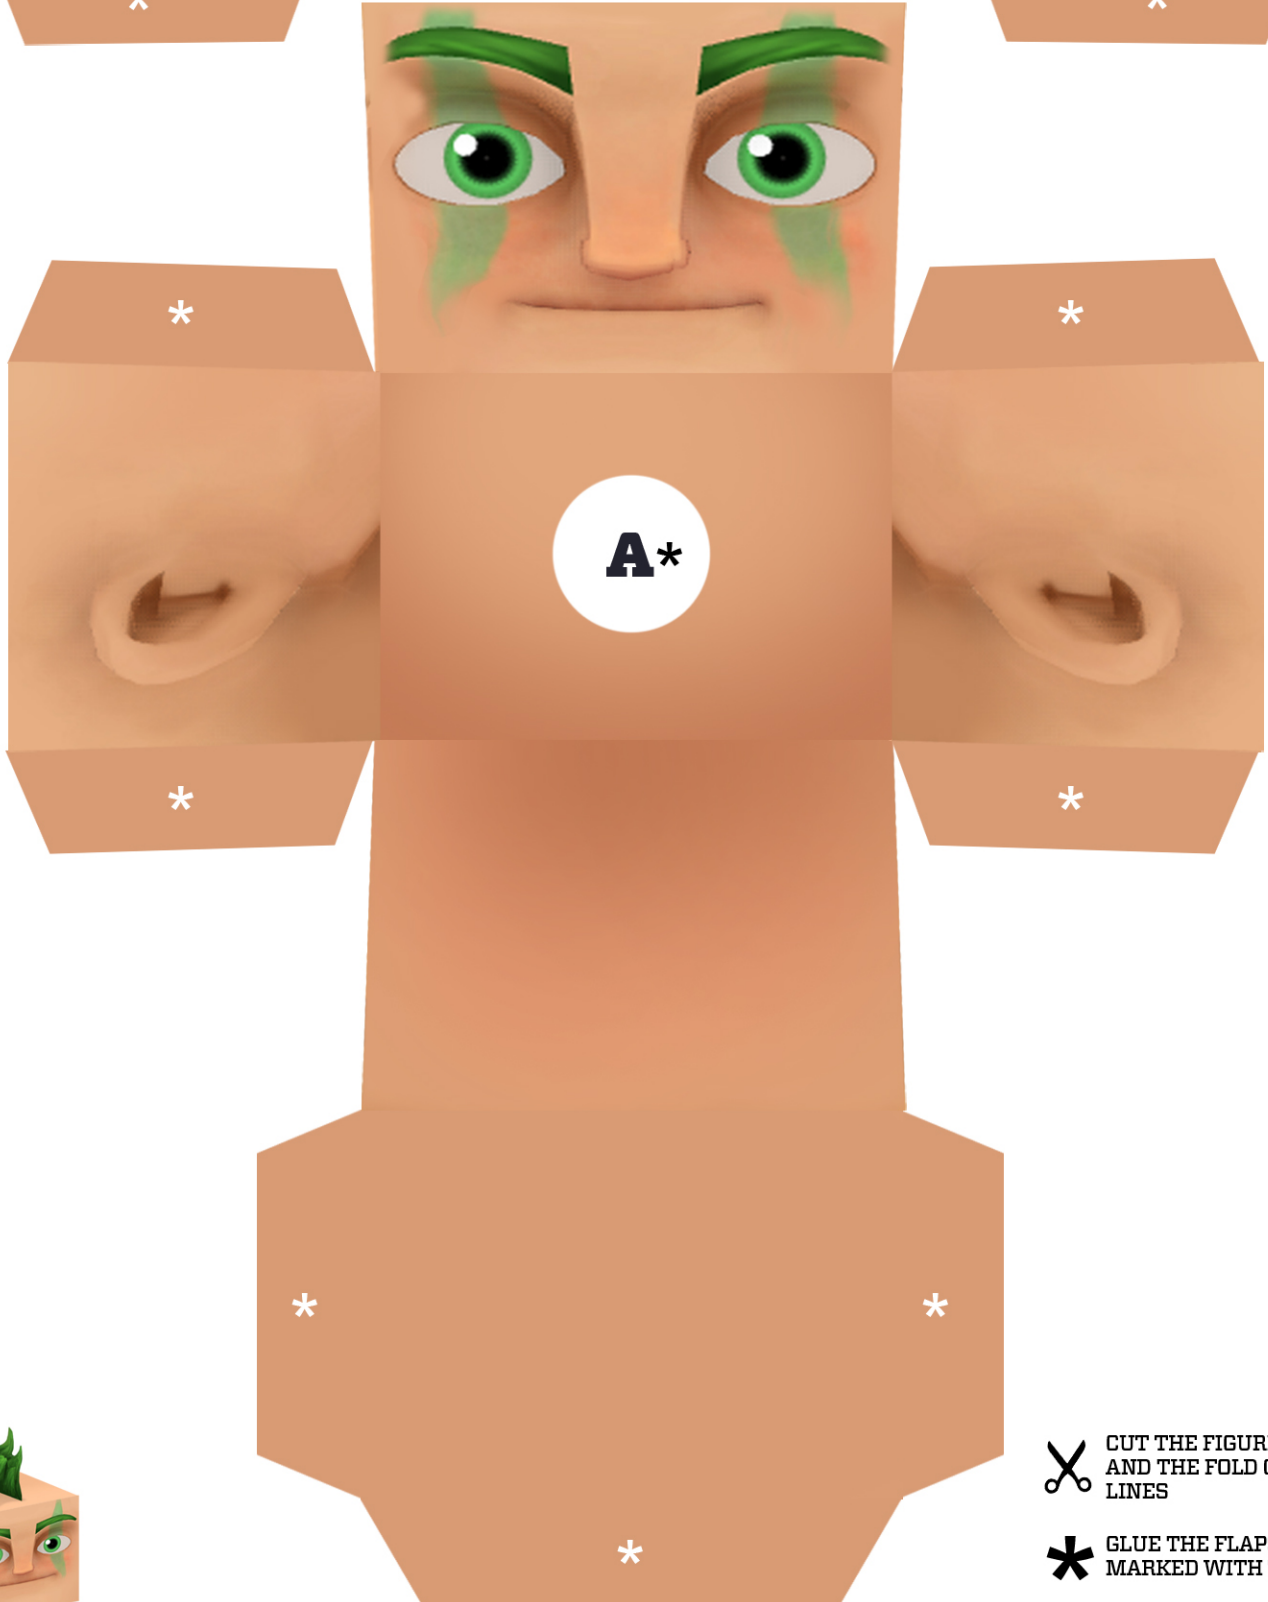

CUT THE FIGURE BY THE AND THE FOLD ON THE LINES

GLUE THE FLAPS MARKED WITH THIS ICON

MINIUM PAPER SIZE: A4.

ENGAGE WITH GLUE FOR PAPER.

-  CUT THE FIGURE BY THE AND THE FOLD ON THE LINES
-  GLUE THE FLAPS MARKED WITH THIS ICON
- MINIUM PAPER SIZE: A4.
- ENGAGE WITH GLUE FOR PAPER.