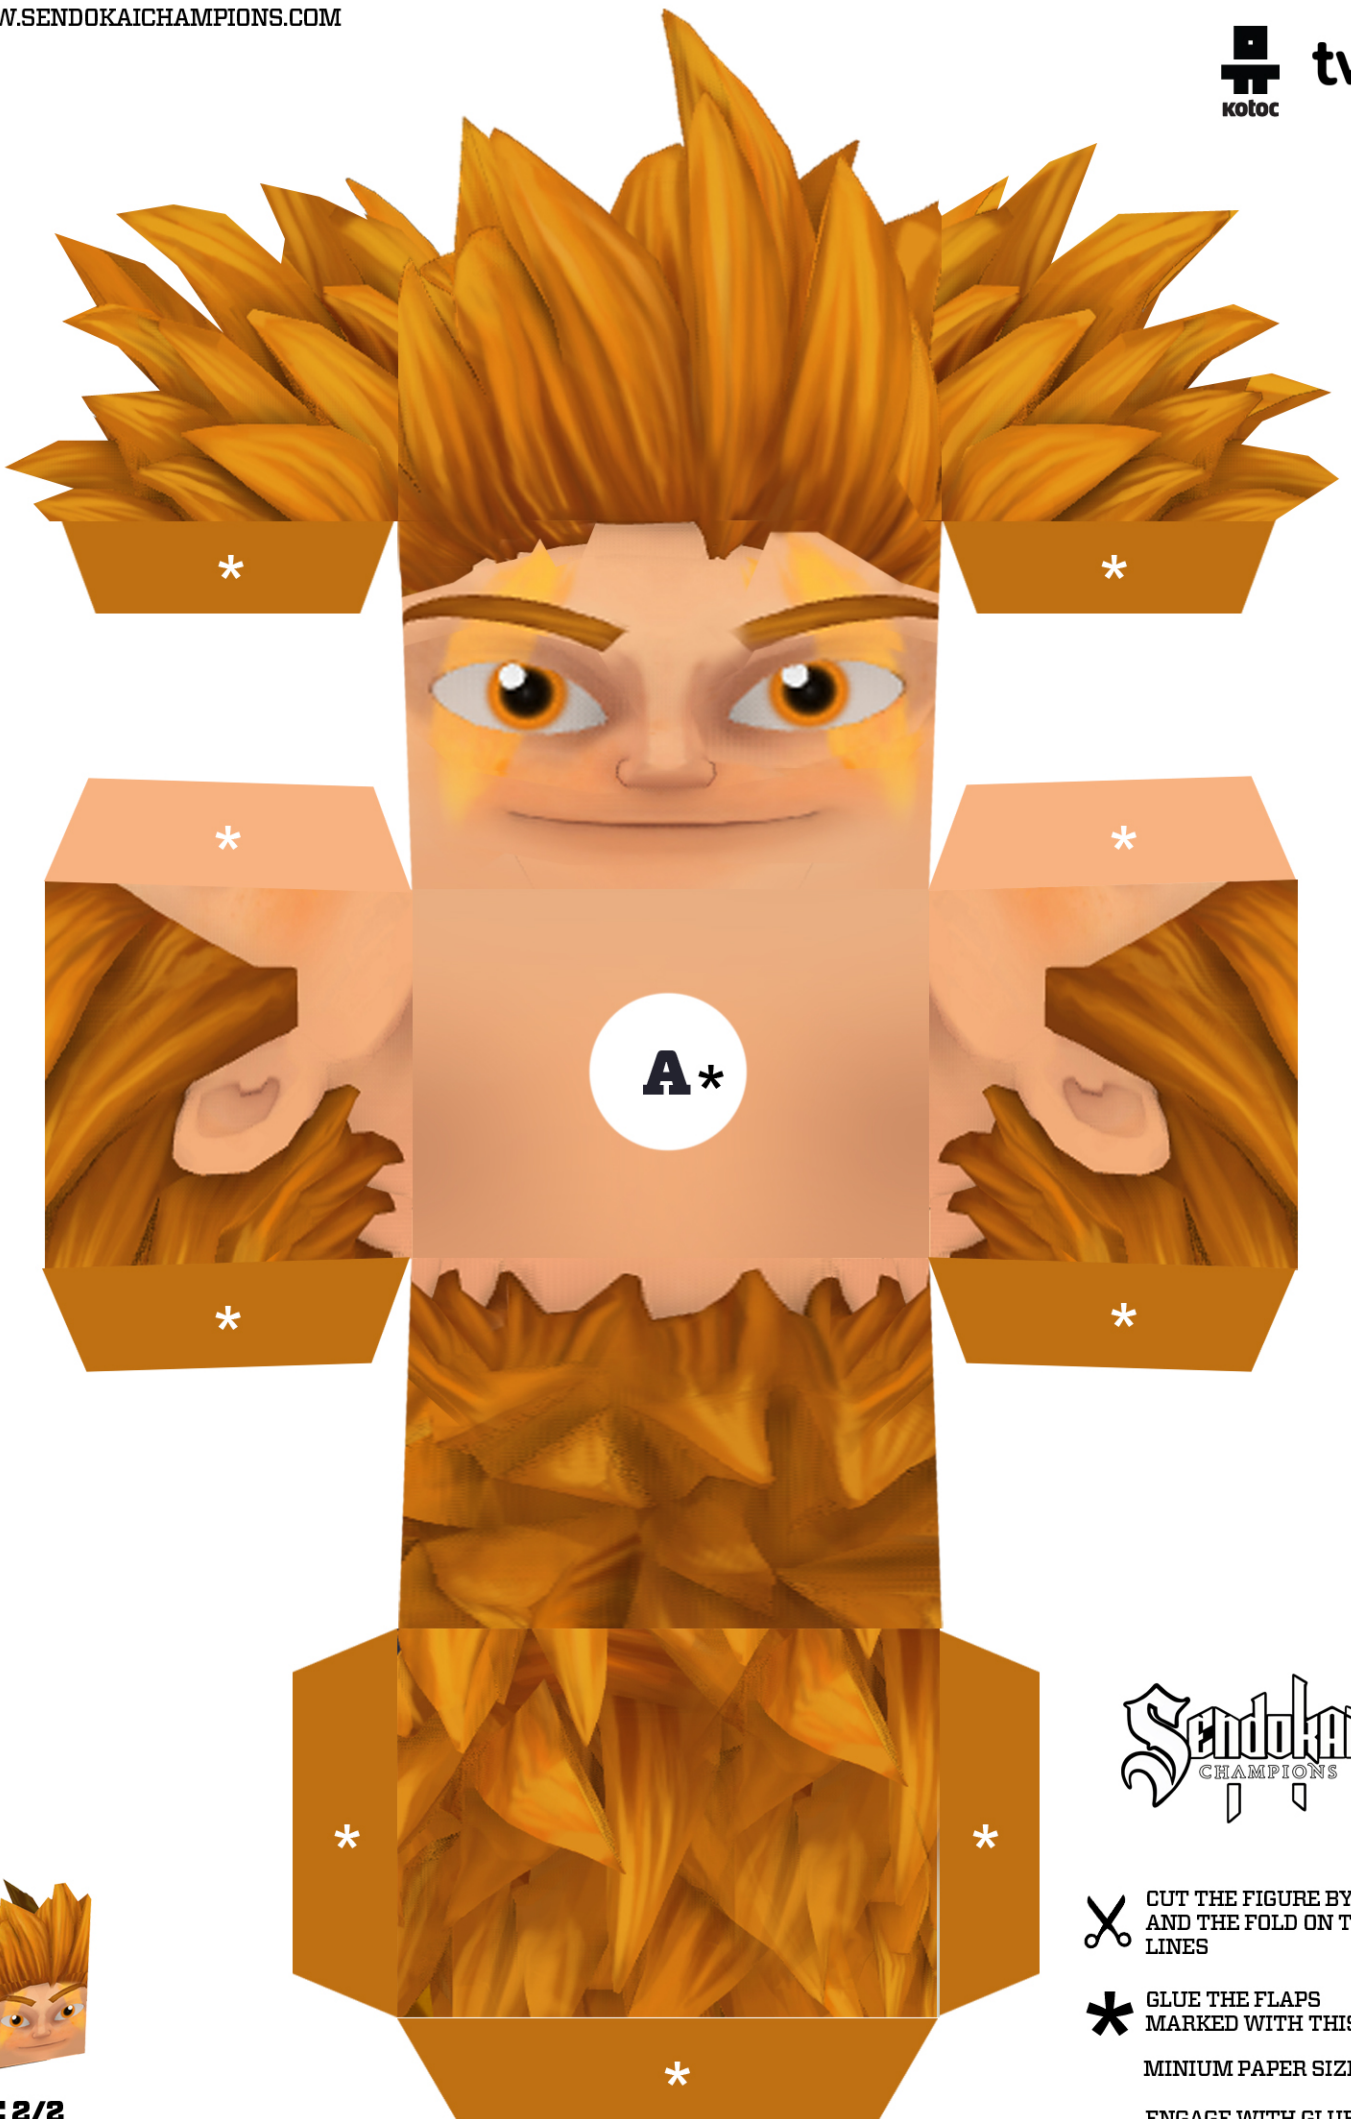

CUT THE FIGURE BY THE AND THE FOLD ON THE LINES

GLUE THE FLAPS MARKED WITH THIS ICON

MINIUM PAPER SIZE: A4.

ENGAGE WITH GLUE FOR PAPER.

-  CUT THE FIGURE BY THE AND THE FOLD ON THE LINES
 -  GLUE THE FLAPS MARKED WITH THIS ICON
- MINIUM PAPER SIZE: A4.
ENGAGE WITH GLUE FOR PAPER.